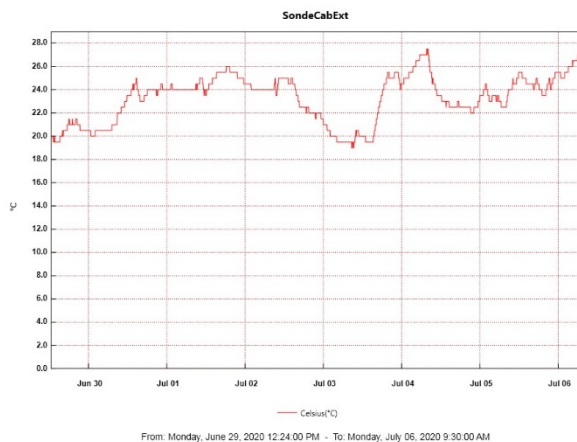

Significant Weather Observations:

- 2020-06-03 1000Z: Minor Kelvin-Helmholtz cloud seen at the boundary of a stratocumulus layer.

MSF

- None

ICECAPS-ACE Data Management:

- 06-29: Data transfer completed at 1314Z.
  - Network outage between 0600 – 0630Z. Transfer picked up again once connection was restored.
- 06-30: Data transfer completed at 0450Z.
- 07-01: Data transfer completed at 0602Z.
- 07-02: Data transfer completed at 0510Z.
- 07-03: Data transfer completed at 0452Z.
- 07-04: Data transfer completed at 0454Z.
- 07-05: Data transfer completed at 0502Z.

TSI:

- 2020-07-02: Software rebooted to reinitialize image processing.
- Operational.

Radiosonde:

- No SPS connectivity issues occurred this week.
- See charts below for temperatures inside and outside the radiosonde cabinet over the last week.

MWR:

- HATPRO offsite for repairs. 150-90 online and operating normally.

SODAR:

- 2020-06-29 1200 – 1208Z: Cleaned SODAR dishes.
- 2020-07-02 1336 – 1343Z: Cleaned SODAR dishes.
- Operating normally.

POSS:

- Offline. Troubleshooting with manufacturer ongoing.