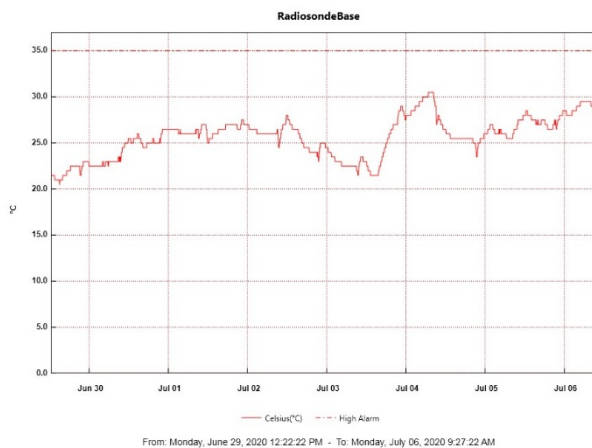

Significant Weather Observations:

- 2020-06-03 1000Z: Minor Kelvin-Helmholtz cloud seen at the boundary of a stratocumulus layer.

MSF

- None

ICECAPS-ACE Data Management:

- 06-29: Data transfer completed at 1314Z.
  - Network outage between 0600 – 0630Z. Transfer picked up again once connection was restored.
- 06-30: Data transfer completed at 0450Z.
- 07-01: Data transfer completed at 0602Z.
- 07-02: Data transfer completed at 0510Z.
- 07-03: Data transfer completed at 0452Z.
- 07-04: Data transfer completed at 0454Z.
- 07-05: Data transfer completed at 0502Z.

TSI:

- 2020-07-02: Software rebooted to reinitialize image processing.
- Operational.

Radiosonde:

- No SPS connectivity issues occurred this week.
- See charts below for temperatures inside and outside the radiosonde cabinet over the last week.

MWR:

- HATPRO offsite for repairs. 150-90 online and operating normally.

SODAR:

- 2020-06-29 1200 – 1208Z: Cleaned SODAR dishes.
- 2020-07-02 1336 – 1343Z: Cleaned SODAR dishes.
- Operating normally.

POSS:

- Offline. Troubleshooting with manufacturer ongoing.