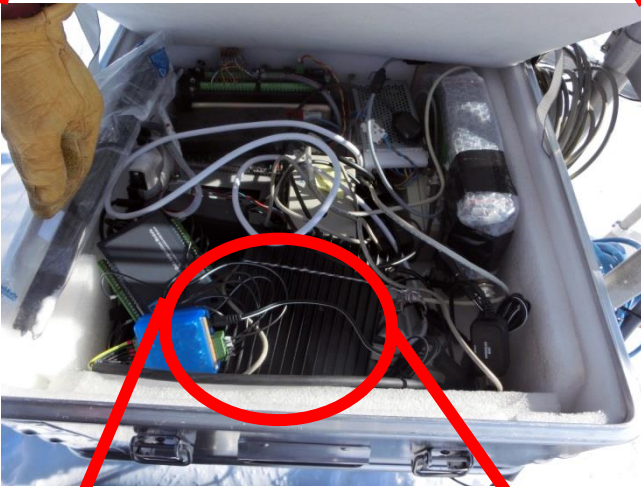

Swiss Tower

Alu-box

Fit-PC